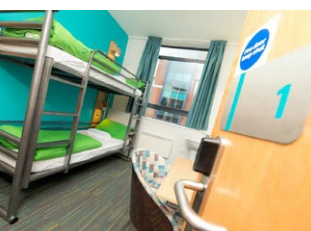

English courses

You'll take part in daily language lessons delivered by expert staff. You will improve your English language skills and extend your vocabulary using dance themed exercises. All language classes take place at our central London school, just minutes away from top sites such as the British Museum, and the popular Oxford Street, Europe's favourite shopping area.

Dance classes at Pineapple Dance Studio:

Dance classes will be held at the famous Pineapple Dance Studios based in the heart of London - Covent Garden, all taking place under the guidance of Pineapple's legendary teachers. They will deliver lessons that include the theory of dance, warm-ups, technical routines and performance. Dance classes will cover Urban, Hip Hop, Street, Break Dancing and Commercial.

Accommodation at YHA London St Paul's:

Seconds from the impressive St Paul's Cathedral, and with countless other tourist attractions just steps away, you'll be perfectly located for exploring the city. Steeped in history, this hostel spent nearly 100 years as a school for choirboys, and its atmospheric spiral staircases and elaborate exterior make it a remarkable place to stay. With its own restaurant on-site and central location within easy reach of the school and dance studio, you're sure to enjoy your stay at YHA London St Paul's.